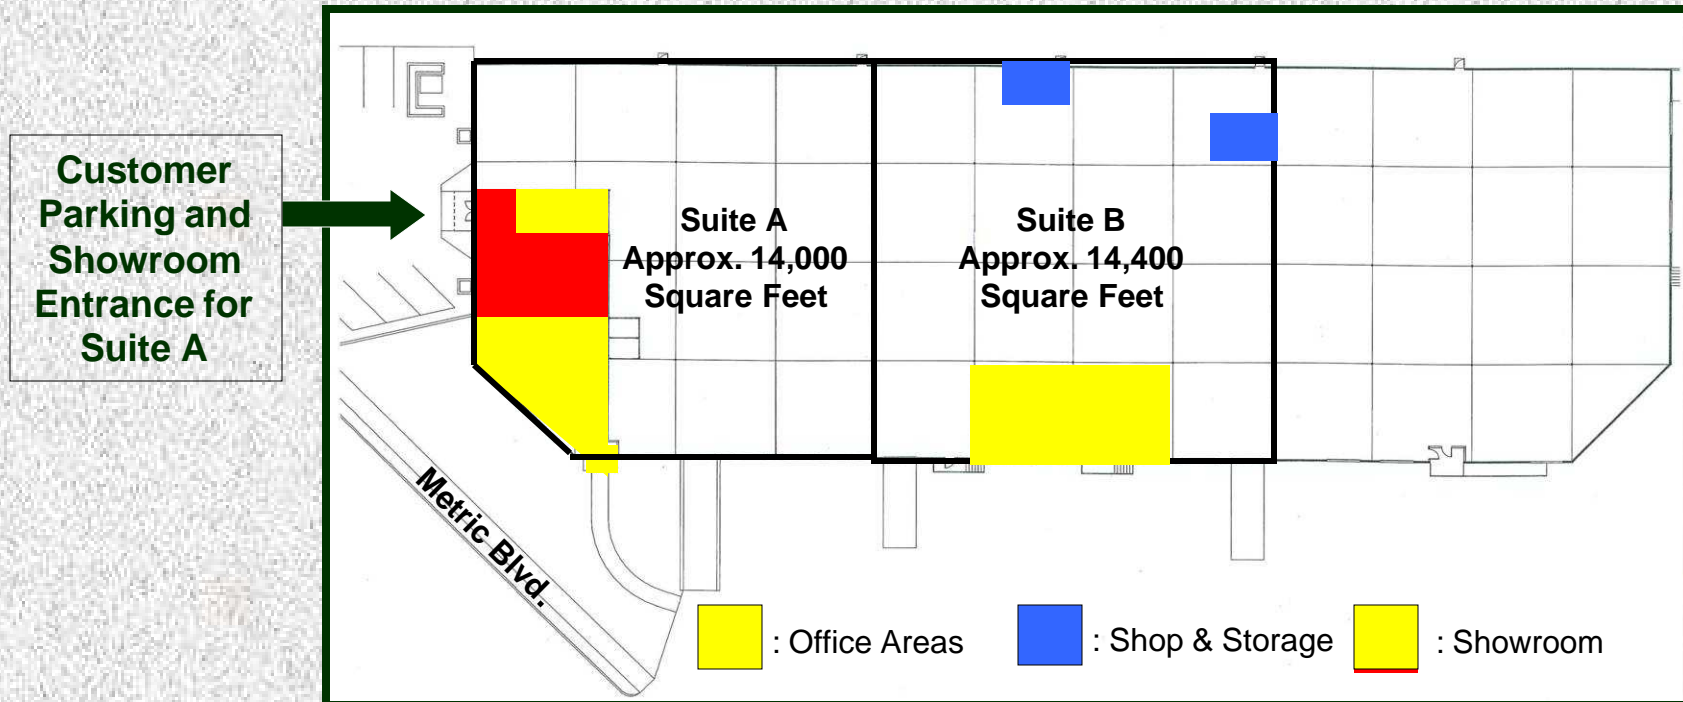

Rutland 8
10405 Metric Blvd.
.....
28,400 Square Feet
Available April 1, 2006

For Leasing Information, Please Call:
Scott Flack at 512.320.5579

The GOTTESMAN Co.